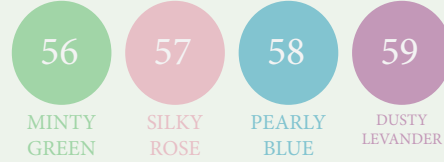

PRICE:6.40 EUR

KATE TUMBLER

CODE 902-62

PRICE:6.10 EUR

♥ Alice in Wonderland ♥
coming soon!

Alice's plate

available in:

MINIMUM 8