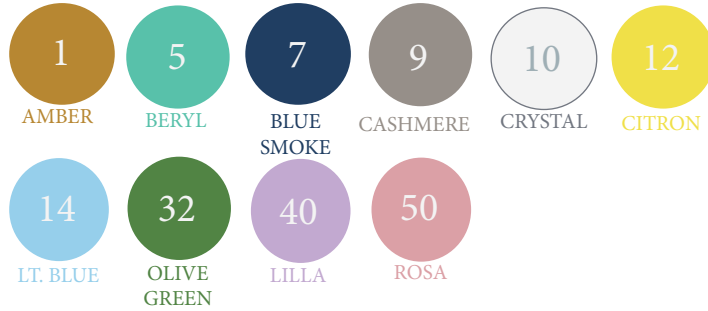

MINIMUM 2

Available in colors:

CODE 330

PRICE: 29.00 EUR

PRICE: 30.90 EUR

TAPAS FREJA - TAPAS FLAMINGO

TAPAS FREJA

CODE 360-90

FOUR DIFERENT DESIGNS IN BOX

MINIMUM 8

FLAMINGO

CODE 398-74
ONE DESIGN IN BOX

PRICE: 10.00 EUR

TUMBLERS

HOBNAIL GLASS

MINIMUM 12

Available in colors:

CODE 500

PRICE: 8.10 EUR

HOBNAIL GLASS CRYSTAL + GOLD

MINIMUM 12

Available in colors:

CODE 505

PRICE: NOT ESTIMATED