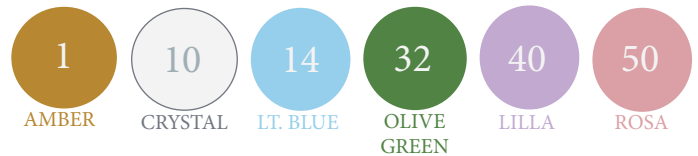

ELIPSA MARBLE VASE

MINIMUM 2

CODE 255-73

PRICE: 35.80 EUR

B O W L S

HOBNAIL TAPAS 11,5CM

Available in colors:

CODE 300

PRICE: 14.70 EUR

PRICE: 15.50 EUR

HOBNAIL TAPAS 17 CM

Available in colors:

CODE 320

PRICE: 24.20 EUR

PRICE: 25.00 EUR

HOBNAIL TAPAS 23 CM

MINIMUM 2

Available in colors:

CODE 330

PRICE: 29.00 EUR

PRICE: 30.90 EUR

TAPAS FREJA - TAPAS FLAMINGO

TAPAS FREJA

CODE 360-90