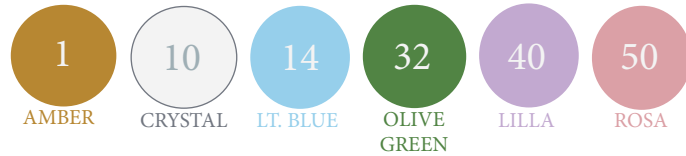

OLIVE
GREEN

50

ROSA

7

BLUE
SMOKE

CODE 261

PRICE: 35.10 EUR

PRICE: 35.80 EUR

ELIPSA MARBLE VASE

MINIMUM 2

CODE 255-73

PRICE: 35.80 EUR

B O W L S

HOBNAIL TAPAS 11,5CM

Available in colors:

CODE 300