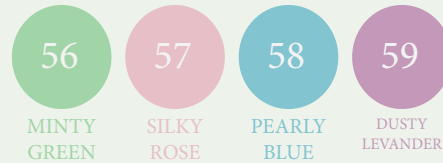

Alice's cup

available in:

MINIMUM 8

price: 5.30 EUR