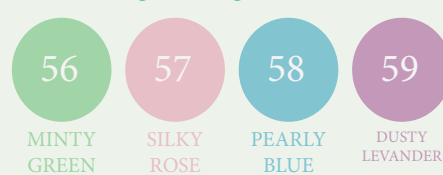

price: 9.30 EUR

Alice's cup

available in:

MINIMUM 8

price: 5.30 EUR

Alice's jug

available in:

MINIMUM 2