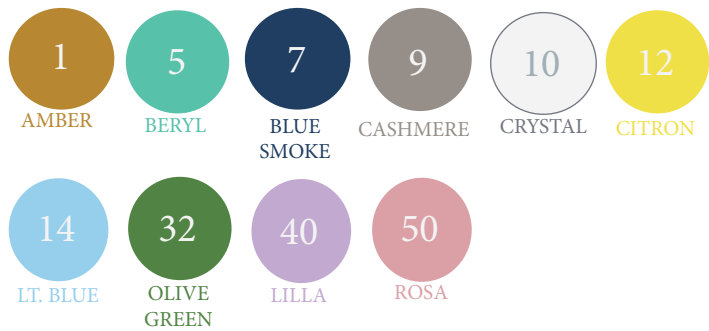

CODE 512

PRICE: 8.10 EUR

HARLEQUIN TUMBLER

MINIMUM 12

Available in colors:

CODE 520

PRICE: 6.60 EUR

BAMBOO TUMBLER

MINIMUM 12

Available in colors:

CODE 530

PRICE: 6.60 EUR

WAVE TUMBLER

MINIMUM 12

Available in colors:

CODE 540

550 - 81
ROSA+YELLOW

550 - 112
FLAMINGO

550 - 82
ROSA+TYRKYS

550 - 83
ROSA+LT. BLUE

MINIMUM 12

PRICE: 9.30 EUR

MARBLE TUMBLER

MINIMUM 12