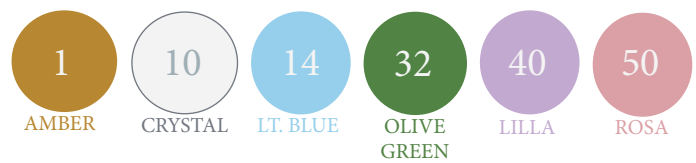

ELIPSA MARBLE VASE

MINIMUM 2

CODE 255-73

PRICE: 35.80 EUR

B O W L S

HOBNAIL TAPAS 11,5CM

Available in colors:

CODE 300

PRICE: 14.70 EUR

PRICE: 15.50 EUR

HOBNAIL TAPAS 17 CM

Available in colors:

CODE 320

PRICE: 24.20 EUR

PRICE: 25.00 EUR

HOBNAIL TAPAS 23 CM

MINIMUM 2

Available in colors:

CODE 330

PRICE: 29.00 EUR

PRICE: 30.90 EUR

TAPAS FREJA - TAPAS FLAMINGO

TAPAS FREJA

CODE 360-90